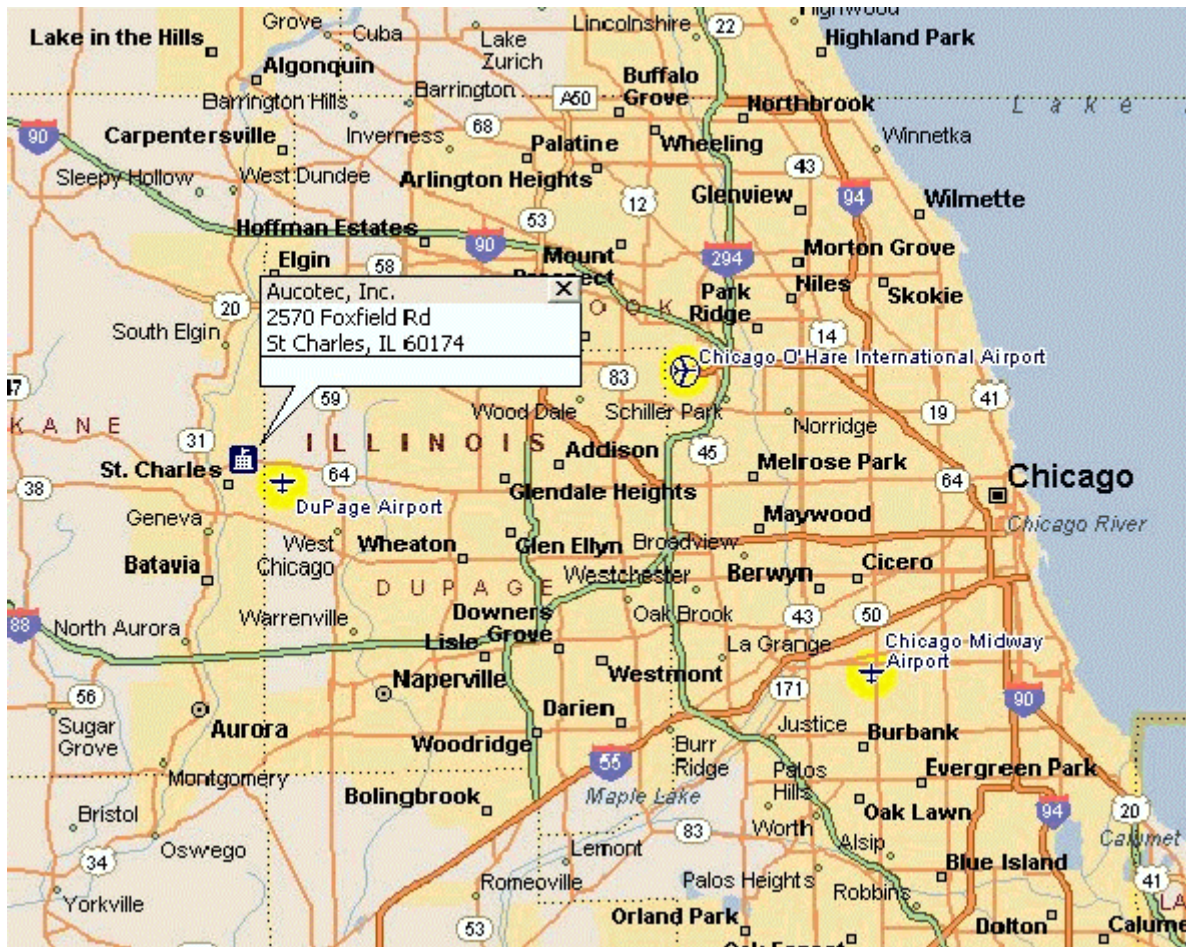

## Driving Directions

Our office is located in St. Charles, about 35 miles West of Chicago and 28 miles West of O'Hare Airport.

### From Chicago

Instruction	Road	Direction	Distance
Start in Chicago	I-290	West	26 miles
Turn South	I-355	South	4 miles
Turn West on to North Av.	SR-64	West	13 miles
Turn North on to Kirk Rd.	CR-77.	North	0.3 miles
Turn West on to Foxfield Rd.	Foxfield Rd.	West	0.4 miles

### From O'Hare Airport

Instruction	Road	Direction	Distance
Start at O'Hare Airport	I-190	East	2 miles
Turn South	I-294	South	6 miles
Turn North West I-290	I-290	West	7 miles
Turn South	I-355	South	4 miles
Turn West on to North Av.	SR-64	West	13 miles
Turn North on to Kirk Rd.	CR-77.	North	0.3 miles
Turn West on to Foxfield Rd.	Foxfield Rd.	West	0.4 miles

**From Milwaukee**

Instruction	Road	Direction	Distance
Go South	I-94	South	67 miles
Continue South on I-294	I-294.	South	22 miles
Turn North West I-290	I-290	West	7 miles
Turn South	I-355	South	4 miles
Turn West on to North Av.	SR-64	West	13 miles
Turn North on to Kirk Rd.	CR-77.	North	0.3 miles
Turn West on to Foxfield Rd.	Foxfield Rd.	West	0.4 miles